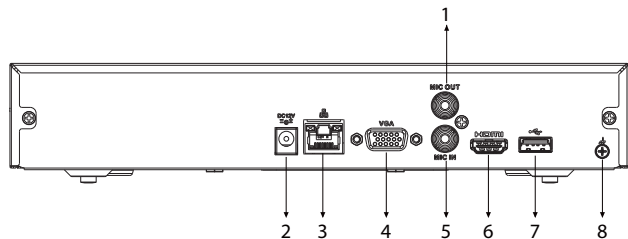

General

Power Supply	12 VDC, 1.5 A
Power Consumption	Total output of NVR is ≤ 10 W (without HDD)
Net Weight	0.81 kg (1.79 lb)
Gross Weight	1.33 kg (2.93 lb)
Product Dimensions	260 mm × 232.7 mm × 47.6 mm (10.24" × 9.16" × 1.87") (W × L × H)
Packaging Dimensions	89 mm × 333 mm × 315 mm (3.50" × 13.11" × 12.40") (W × L × H)
Operating Temperature	-10 °C to +55 °C (14 °F to +131 °F)
Operating Humidity	10%–93% (RH)
Installation	Rack or desktop
Certifications	CE: EN62368-1; EN55032; EN55024; EN55035; EN61000-3-2; EN61000-3-3; EN50130-4 FCC: Part 15 Subpart B

Ordering Information

Type	Model	Description
8 Channel NVR	DHI-NVR2108HS-S3	8 Channel Compact 1U 1HDD Network Video Recorder

Dimensions (mm[inch])

Panels

- | | |
|----------------------------|---------------|
| 1 AUDIO OUT, RCA Connector | 2 Power Input |
| 3 Network Port | 4 VGA Port |
| 5 AUDIO IN, RCA Connector | 6 HDMI Port |
| 7 USB Port | 8 Ground |