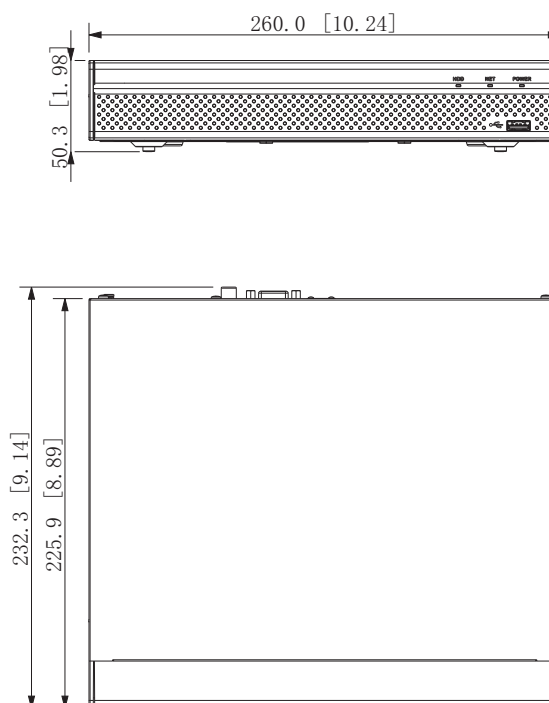

Alarm

General Alarm	Motion detection; privacy masking; video loss; PIR alarm
Anomaly Alarm	Camera offline; storage error; disk full; IP conflict; MAC conflict; login lock; cyber security exception
Intelligent Alarm	Perimeter protection; SMD Plus
Alarm Linkage	Recording; snapshot; buzzer; log; preset; email; tour

Port

Audio Input	1
Audio Output	1
HDD Interface	1 SATA port, up to 16 TB. The maximum HDD capacity varies with environment temperature
USB	1 front USB 2.0 port, 1 rear USB 2.0 port
HDMI	1
VGA	1
Network Port	1 × RJ-45, 10/100 Mbps self-adaptive Ethernet port

General

Power Supply	12 VDC, 1.5 A
Power Consumption	Total output of NVR is ≤ 10 W (without HDD)
Net Weight	0.81 kg (1.79 lb)
Gross Weight	1.33 kg (2.93 lb)
Product Dimensions	260 mm × 232.7 mm × 47.6 mm (10.24" × 9.16" × 1.87") (W × L × H)
Packaging Dimensions	89 mm × 333 mm × 315 mm (3.50" × 13.11" × 12.40") (W × L × H)
Operating Temperature	-10 °C to +55 °C (14 °F to +131 °F)
Operating Humidity	10%–93% (RH)
Installation	Rack or desktop
Certifications	CE: EN62368-1; EN55032; EN55024; EN55035; EN61000-3-2; EN61000-3-3; EN50130-4 FCC: Part 15 Subpart B

Ordering Information

Type	Model	Description
8 Channel NVR	DHI-NVR2108HS-S3	8 Channel Compact 1U 1HDD Network Video Recorder

Dimensions (mm[inch])